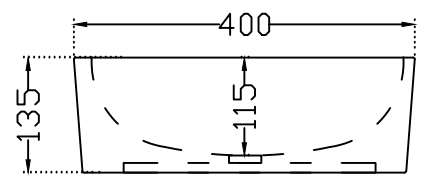

TOP VIEW

FRONT VIEW

SIDE VIEW

	Jaquar Group Global Headquarters Plot No. 3, Sector- M-11, IMT Manesar Gurgaon, NCR - 122050, India E-mail : Sales: support@jaquar.com Customer Service : service@jaquar.com		ITEM CODE	LBS-WHT-45903
			ITEM TYPE	TABLE TOP BASIN
			ITEM SIZE	800X400X135 mm
	ALL DIMENSIONS ARE IN MM. (TOLERANCE ± 5 MM)			