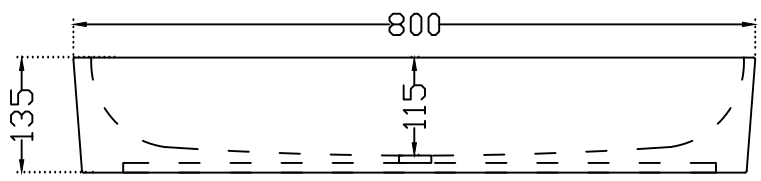

TOP VIEW

FRONT VIEW

SIDE VIEW

	Jaquar Group Global Headquarters Plot No. 3, Sector- M-11, IMT Manesar Gurgaon, NCR - 122050, India E-mail : Sales: support@jaquar.com Customer Service : service@jaquar.com		ITEM CODE	LBS-WHT-45903
			ITEM TYPE	TABLE TOP BASIN
			ITEM SIZE	800X400X135 mm
	ALL DIMENSIONS ARE IN MM. (TOLERANCE ± 5 MM)			